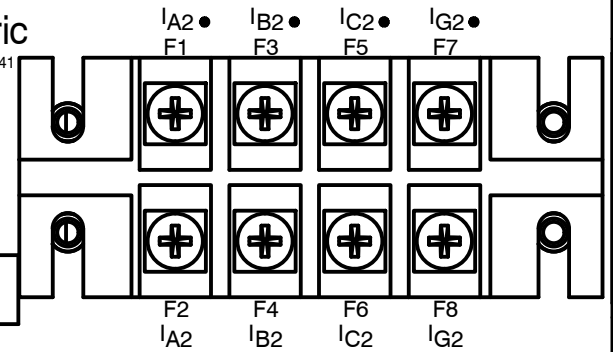

BE1-11

ETHERNET

B. Basler Electric
 Highland, Illinois USA (618) 654-2341

P0082-21