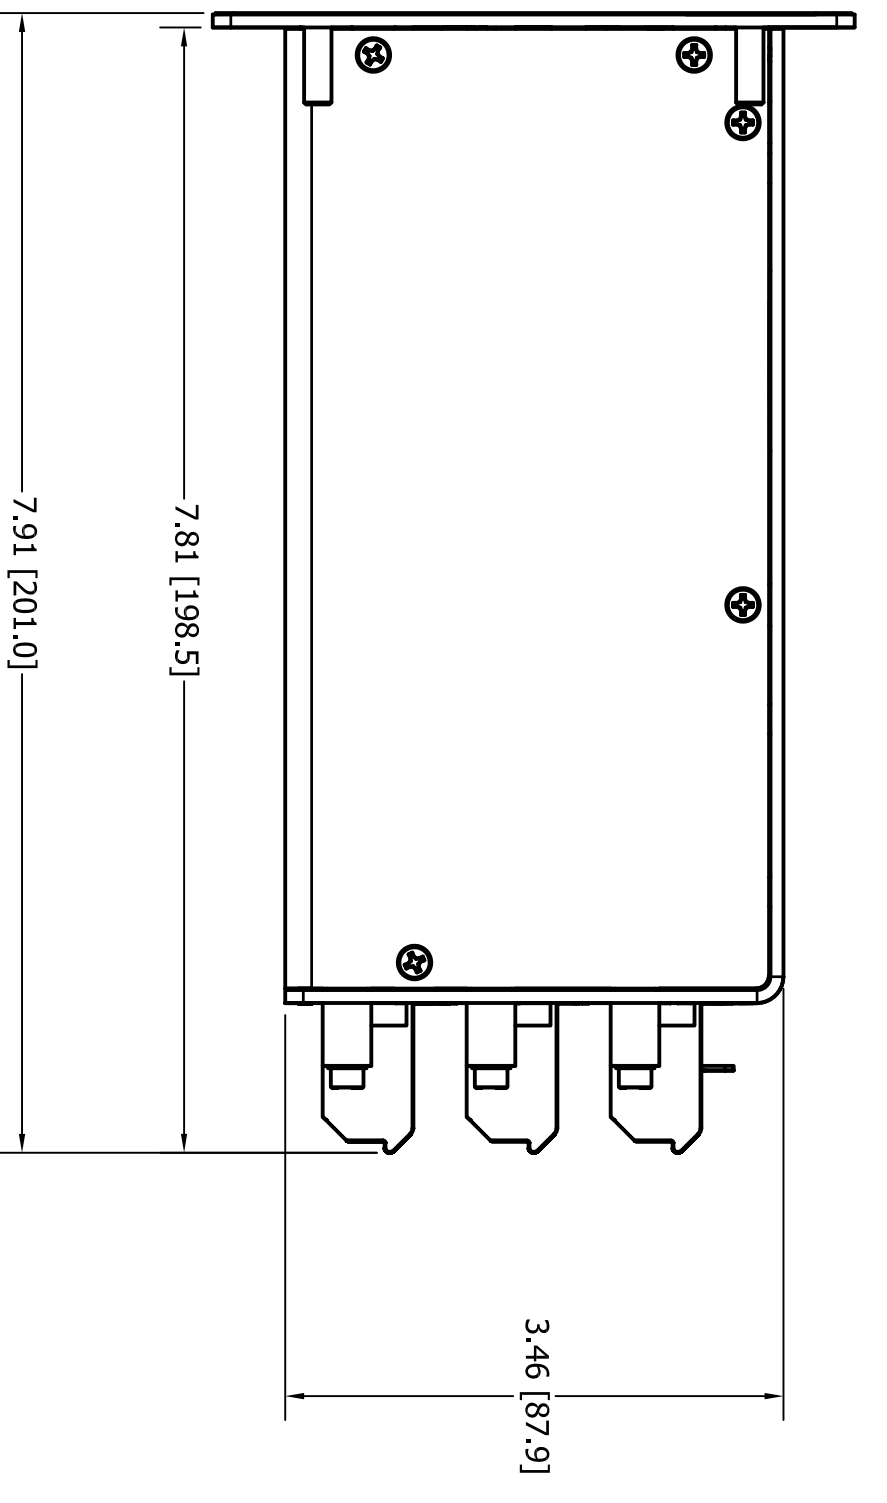

TOP VIEW

RECOMMENDED RELAY CUTOUT

FRONT VIEW

SIDE VIEW

REAR VIEW  
GROUNDING TAB ON A8 MADE TRANSPARENT FOR CLARITY