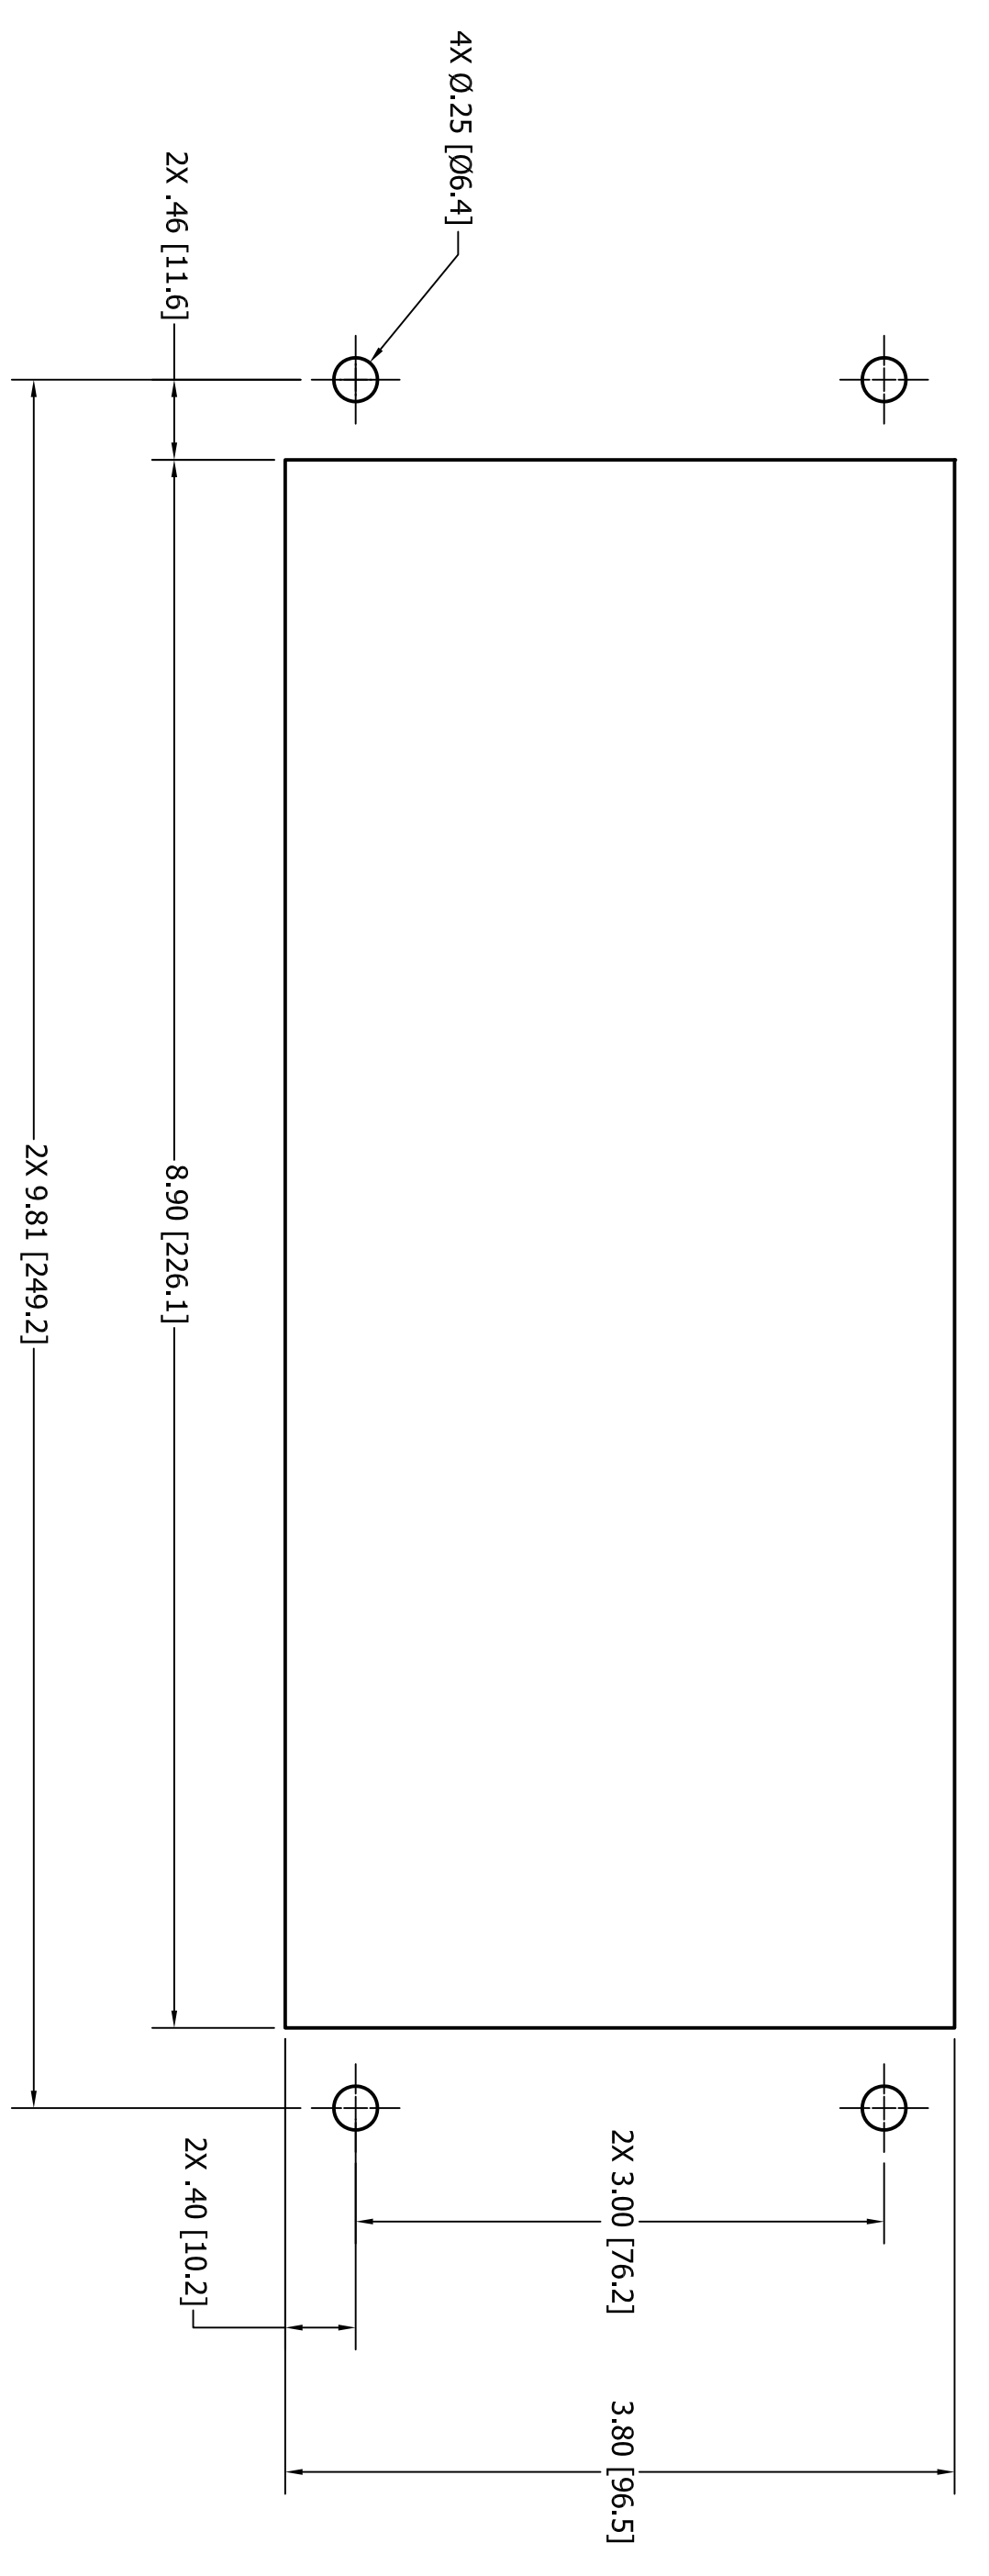

TOP VIEW

RECOMMENDED RELAY CUTOUT

FRONT VIEW

SIDE VIEW

REAR VIEW  
GROUNDING TAB ON A8 MADE TRANSPARENT FOR CLARITY