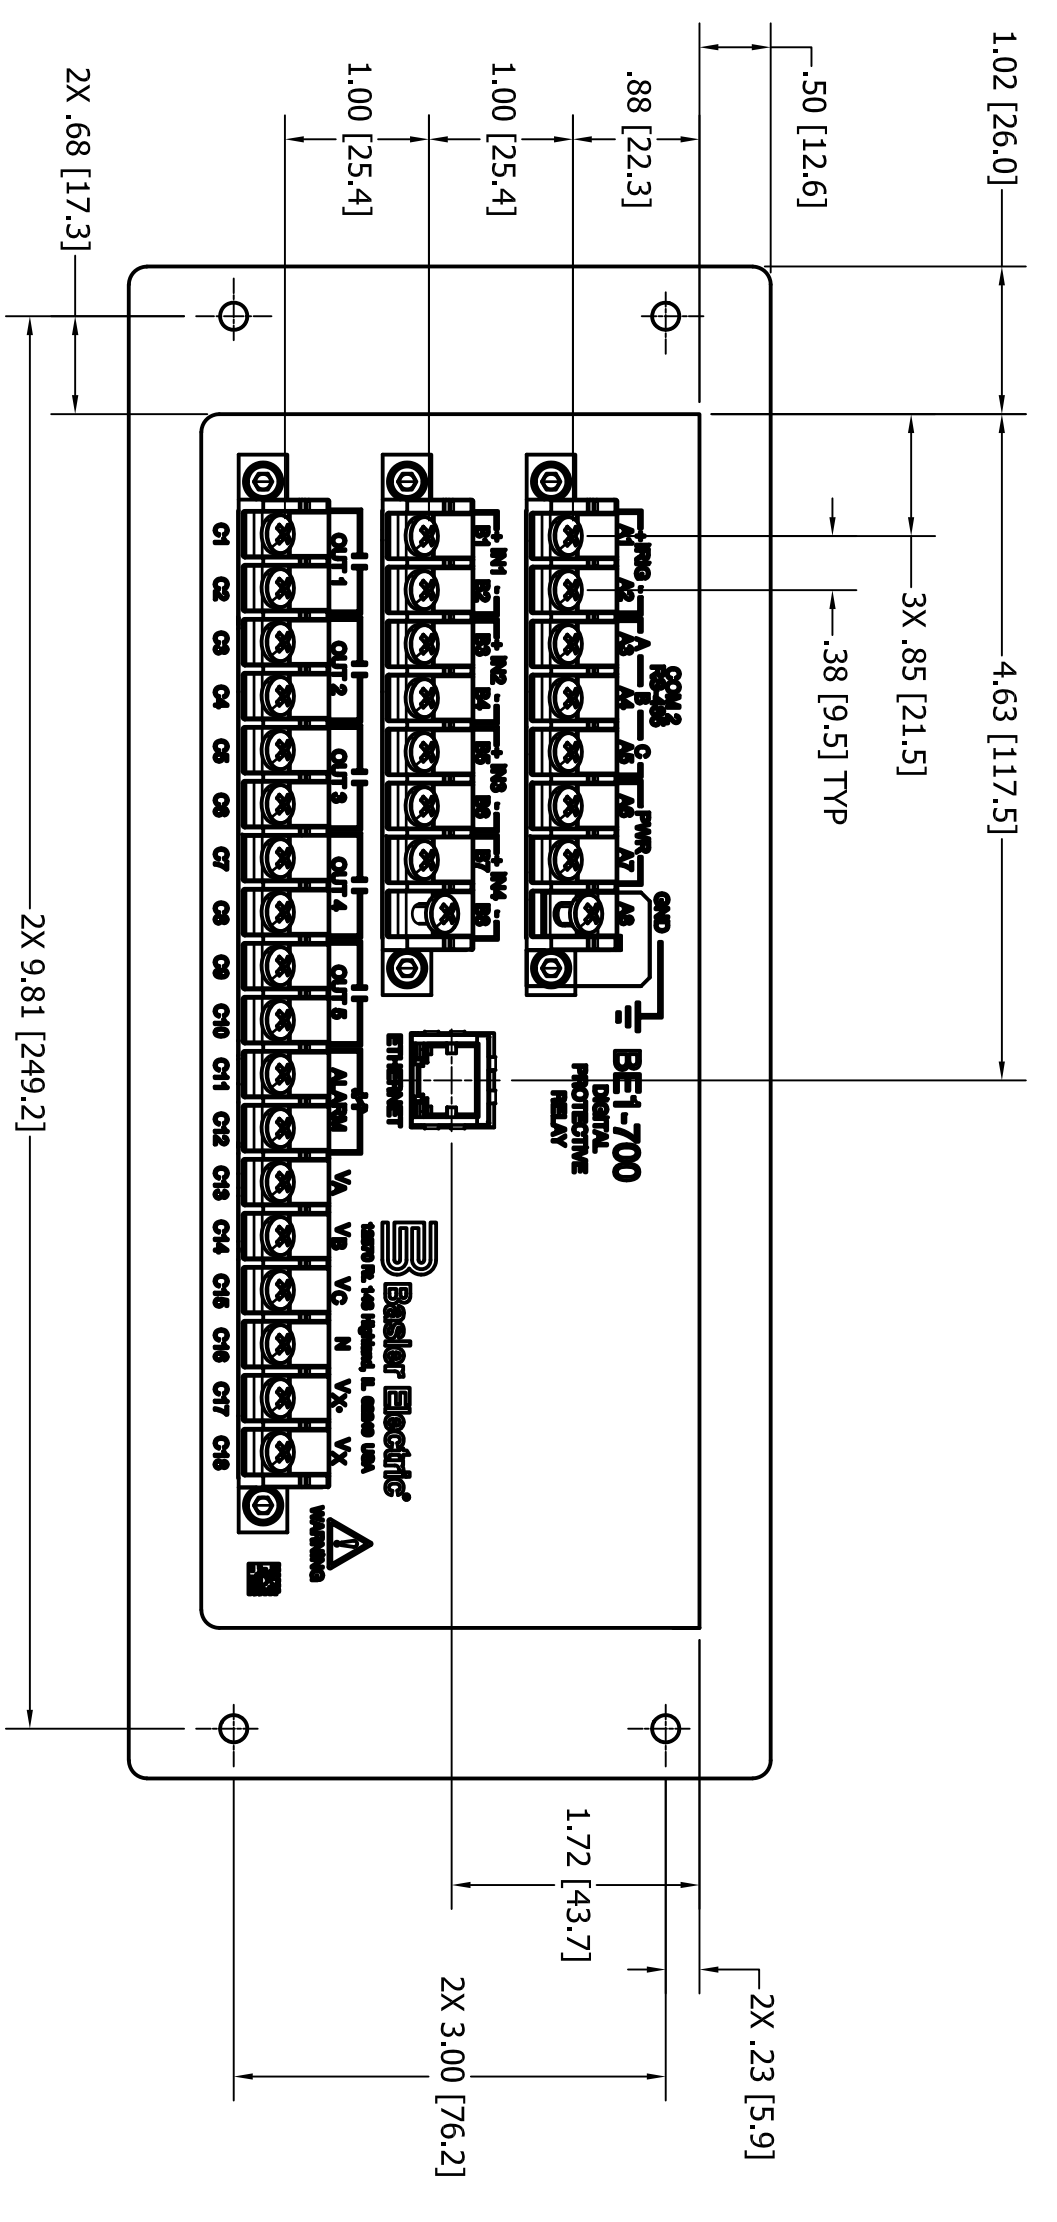

TOP VIEW

RECOMMENDED RELAY CUTOUT

FRONT VIEW

SIDE VIEW

REAR VIEW  
GROUNDING TAB ON A8 MADE TRANSPARENT FOR CLARITY