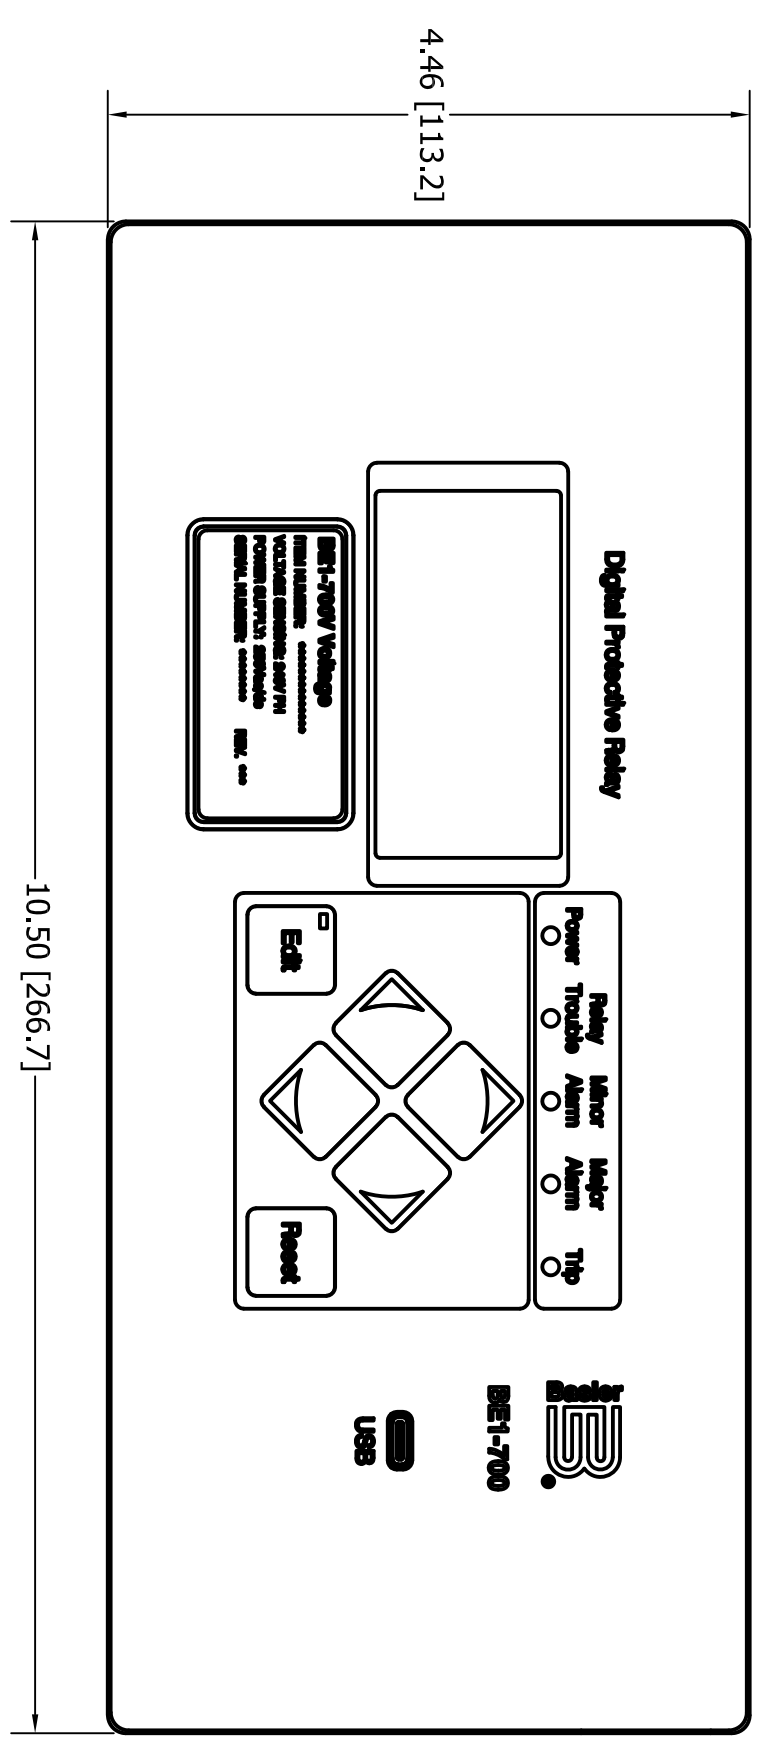

TOP VIEW

RECOMMENDED RELAY CUTOUT

FRONT VIEW

SIDE VIEW

REAR VIEW  
GROUNDING TAB ON A8 MADE TRANSPARENT FOR CLARITY